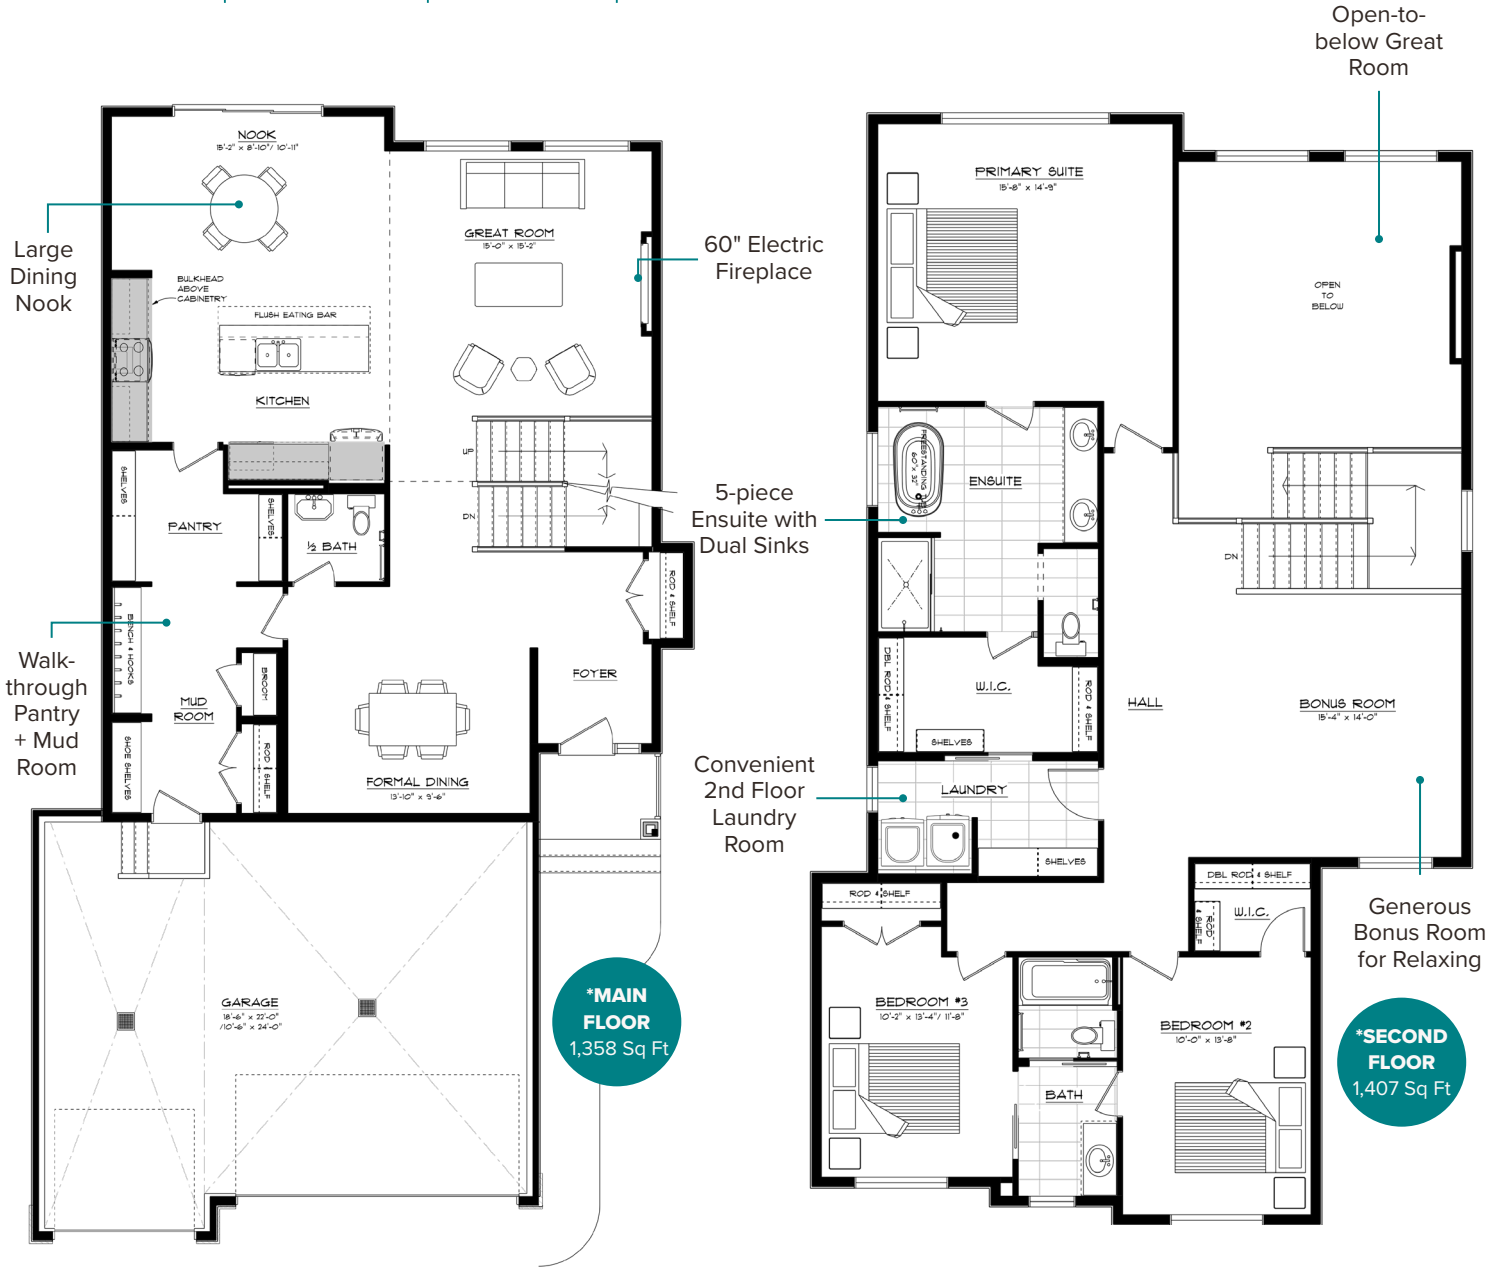

## WESTPORT 32'

2,765 Sq Ft | 3 Bedrooms | Two Storey | 32' Wide

Updated February 2024

Improving the way people live.

\*Floorplans are based on 'A' elevation with EXECUTIVE specifications, subject to change without notice. Square-footage may include basement stairwell development.  
 \*\*Artist's rendering for illustrative purposes only. Some features may vary based on community and specifications selected.